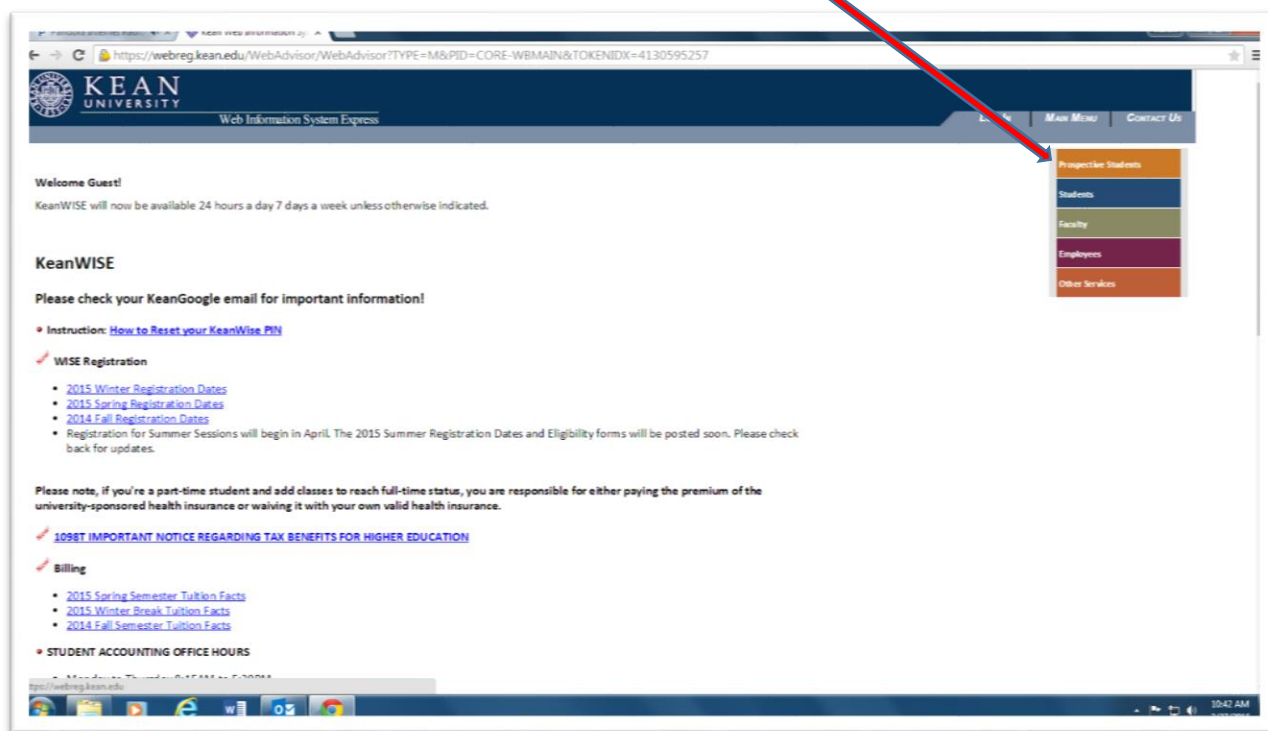

## How to search for a class in KeanWISE

1. Go to the [KeanWISE](https://webreg.kean.edu) link and click **Prospective Students** at the top right hand corner.

2. Click on **Search for Sections**. You do not need to log in to see the course listings.

- Click on the **Term** drop down menu, then select the desired term (ex. summer 2015).
- Choose the class you are looking for under **Subjects**, **Course Levels**, **Course Number**, and/or **Section**