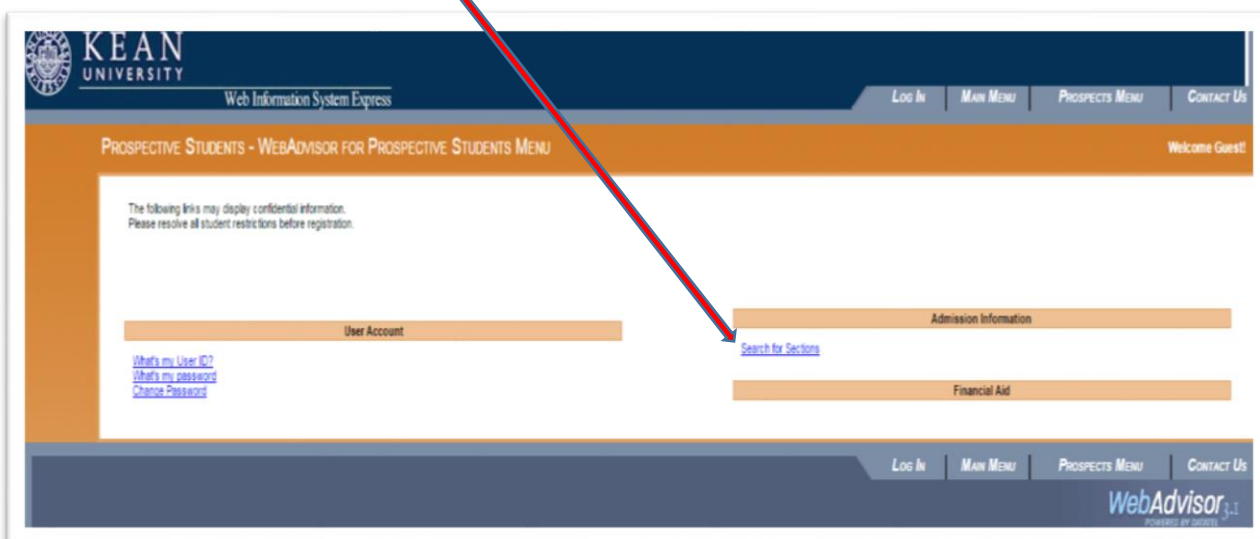

## How to search for a class in KeanWISE

1. Go to the [KeanWISE](https://webreg.kean.edu) link and click **Prospective Students** at the top right hand corner.

2. Click on **Search for Sections**. You do not need to log in to see the course listings.

- Click on the **Term** drop down menu, then select the desired term (ex. summer 2015).
- Choose the class you are looking for under **Subjects**, **Course Levels**, **Course Number**, and/or **Section**